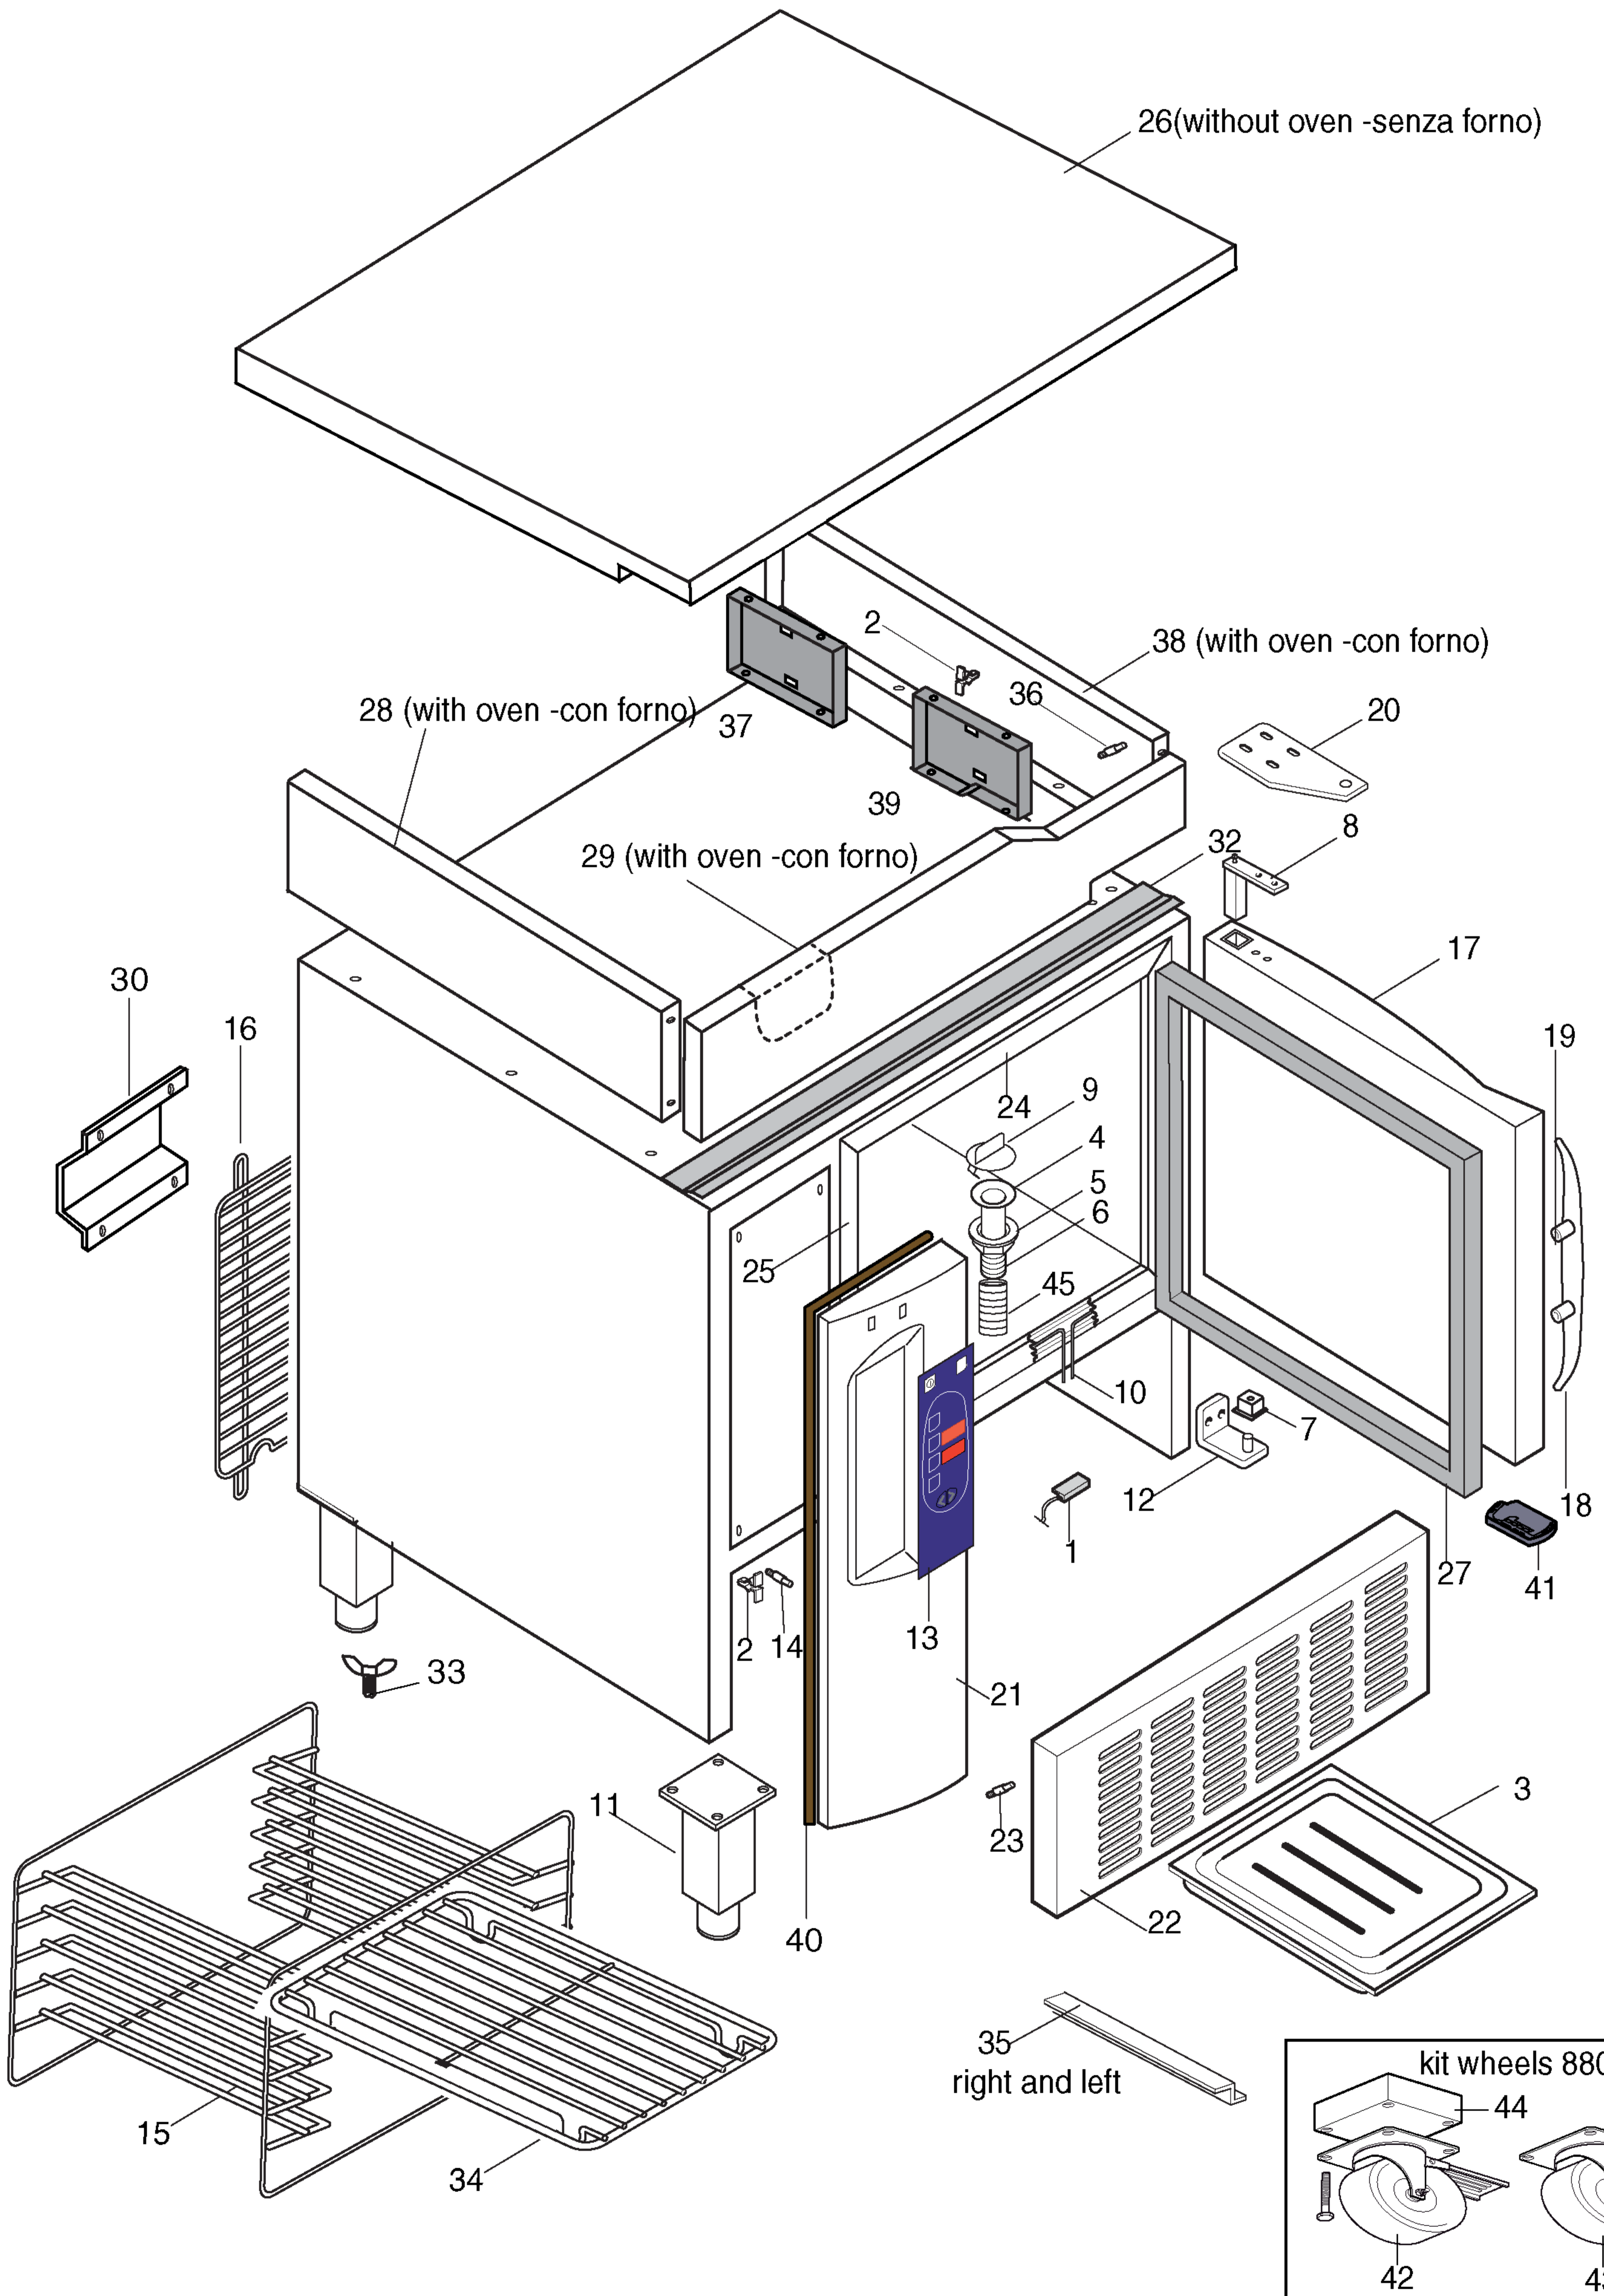

**ABATTITORI CONGELATORI
BLAST CHILLERS AND FREEZERS**

**BLAST CHILLER/FREEZER 6 GN 1/1
LENGTHWISE**

Code	Avv*Model	Description	Ref.	Page	Brand
726638	09 AAFP061	Blast chiller/freezer 6gn 1/1	a	2 3 4 5	Electrolux
726633	07 AACP061	Blast chiller 6gn 1/1	b	2 3 4 5	Electrolux
726656	10 AAFP061T	Blast chiller/freezer 6gn 1/1 disposition with cook	c	2 3 4 5	Electrolux
726619	08 AACP061T	Blast chiller 6gn 1/1 disposition with cook	d	2 3 4 5	Electrolux
726298	15 AAFP061U	Blast chiller/freezer 6gn 1/1 USA 208 V	e	2 3 4 5	Electrolux
726342	15 AAFP061TU	Blast chiller/freezer 6gn 1/1 USA disposition with oven	f	2 3 4 5	Electrolux
726379	08	Blast chiller 6gn 1/1 380-400 \3+n\60 hz	g	2 3 4 5	Electrolux
726385	09	Blast chiller tower 6gn 1/1 380-400 \3+n\60 hz	h	2 3 4 5	Electrolux
726406	08	Blast chiller\freezer 6gn 1/1 380-400 \3+n\60 hz	i	2 3 4 5	Electrolux
726451	09	Blast chiller\freezer tower 6gn 1/1 380-400 \3+n\60 hz	l	2 3 4 5	Electrolux
726662	07 AAFP061U4	Blast chiller/freezer 6gn 1/1 USA 240\3\60	m	2 3 4 5	Electrolux
726663	10 AAFP061TU4	Blast chiller/freezer 6gn 1/1 USA disposition with oven 240\3\60	n	2 3 4 5	Electrolux
726691	15 AACP061	BLAST CHILLER 30KG 6 GN1/1 LW (cruise)	o	2 3 4 5	Electrolux
726692	15 AACP061T	BLAST CHILLER 30KG 6 GN1/1 LW TOWER(cruise)	p	2 3 4 5	Electrolux
880111	02	kit wheels		2 3	
881011	03	TOWER EXEC.SUPP. F.OVEN 6GN+30KG BC/BCF (cruise)	q	2 3	
726698	15 AAFP061C	BLAST C/FREEZER 30/25KG 6 GN1/1 LW (cruise)	t	2 3 4 5	Electrolux
726699	15 AAFP061CT	BLAST C/FREEZER 30/25KG 6GN1/1 LW TOWER (cruise)	u	2 3 4 5	Electrolux
726951	08 AAFP061CTU	BLAST C/FREEZER 30/25KG 6GN1/1 TOWER-208/3/60 usa (cruise)	v	2 3 4 5	Electrolux
726974	08 AAFP061CTU4	BLAST C/FREEZER 30/25KG 6GN1/1 TOWER-240 (cruise)	z	2 3 4 5	Electrolux
726948	08 AAFP061CU	BLAST C/FREEZER 30/25KG 6 GN1/1 LW-208V (cruise)	w	2 3 4 5	Electrolux
726973	08 AAFP061CU4	BLAST C/FREEZER 30/25KG 6 GN1/1 LW-240V (cruise)	k	2 3 4 5	Electrolux
727185	02 AAFP061C2	BLAST C/FREEZER 30/25KG LW (cruise)	r	2 3 4 5	Electrolux

Has been change the user board and food probes from ser.N°01700001 due to a new connectors. Please for other information look the tec.doc n°VTX.2010-03

Pag. Indice	
2	Armadio
3	Lista ricambi
4	Gruppo refrigerante
5-6	Lista ricambi

Index
Cabinet
Spare parts list
Cooling unit
Spare parts list

Marchio / Brand: E
Paese / Country: Tutti / All

(Note: AV*= up date code until to number descript)
(Note:AV*= aggiornato fino al numero descritto)