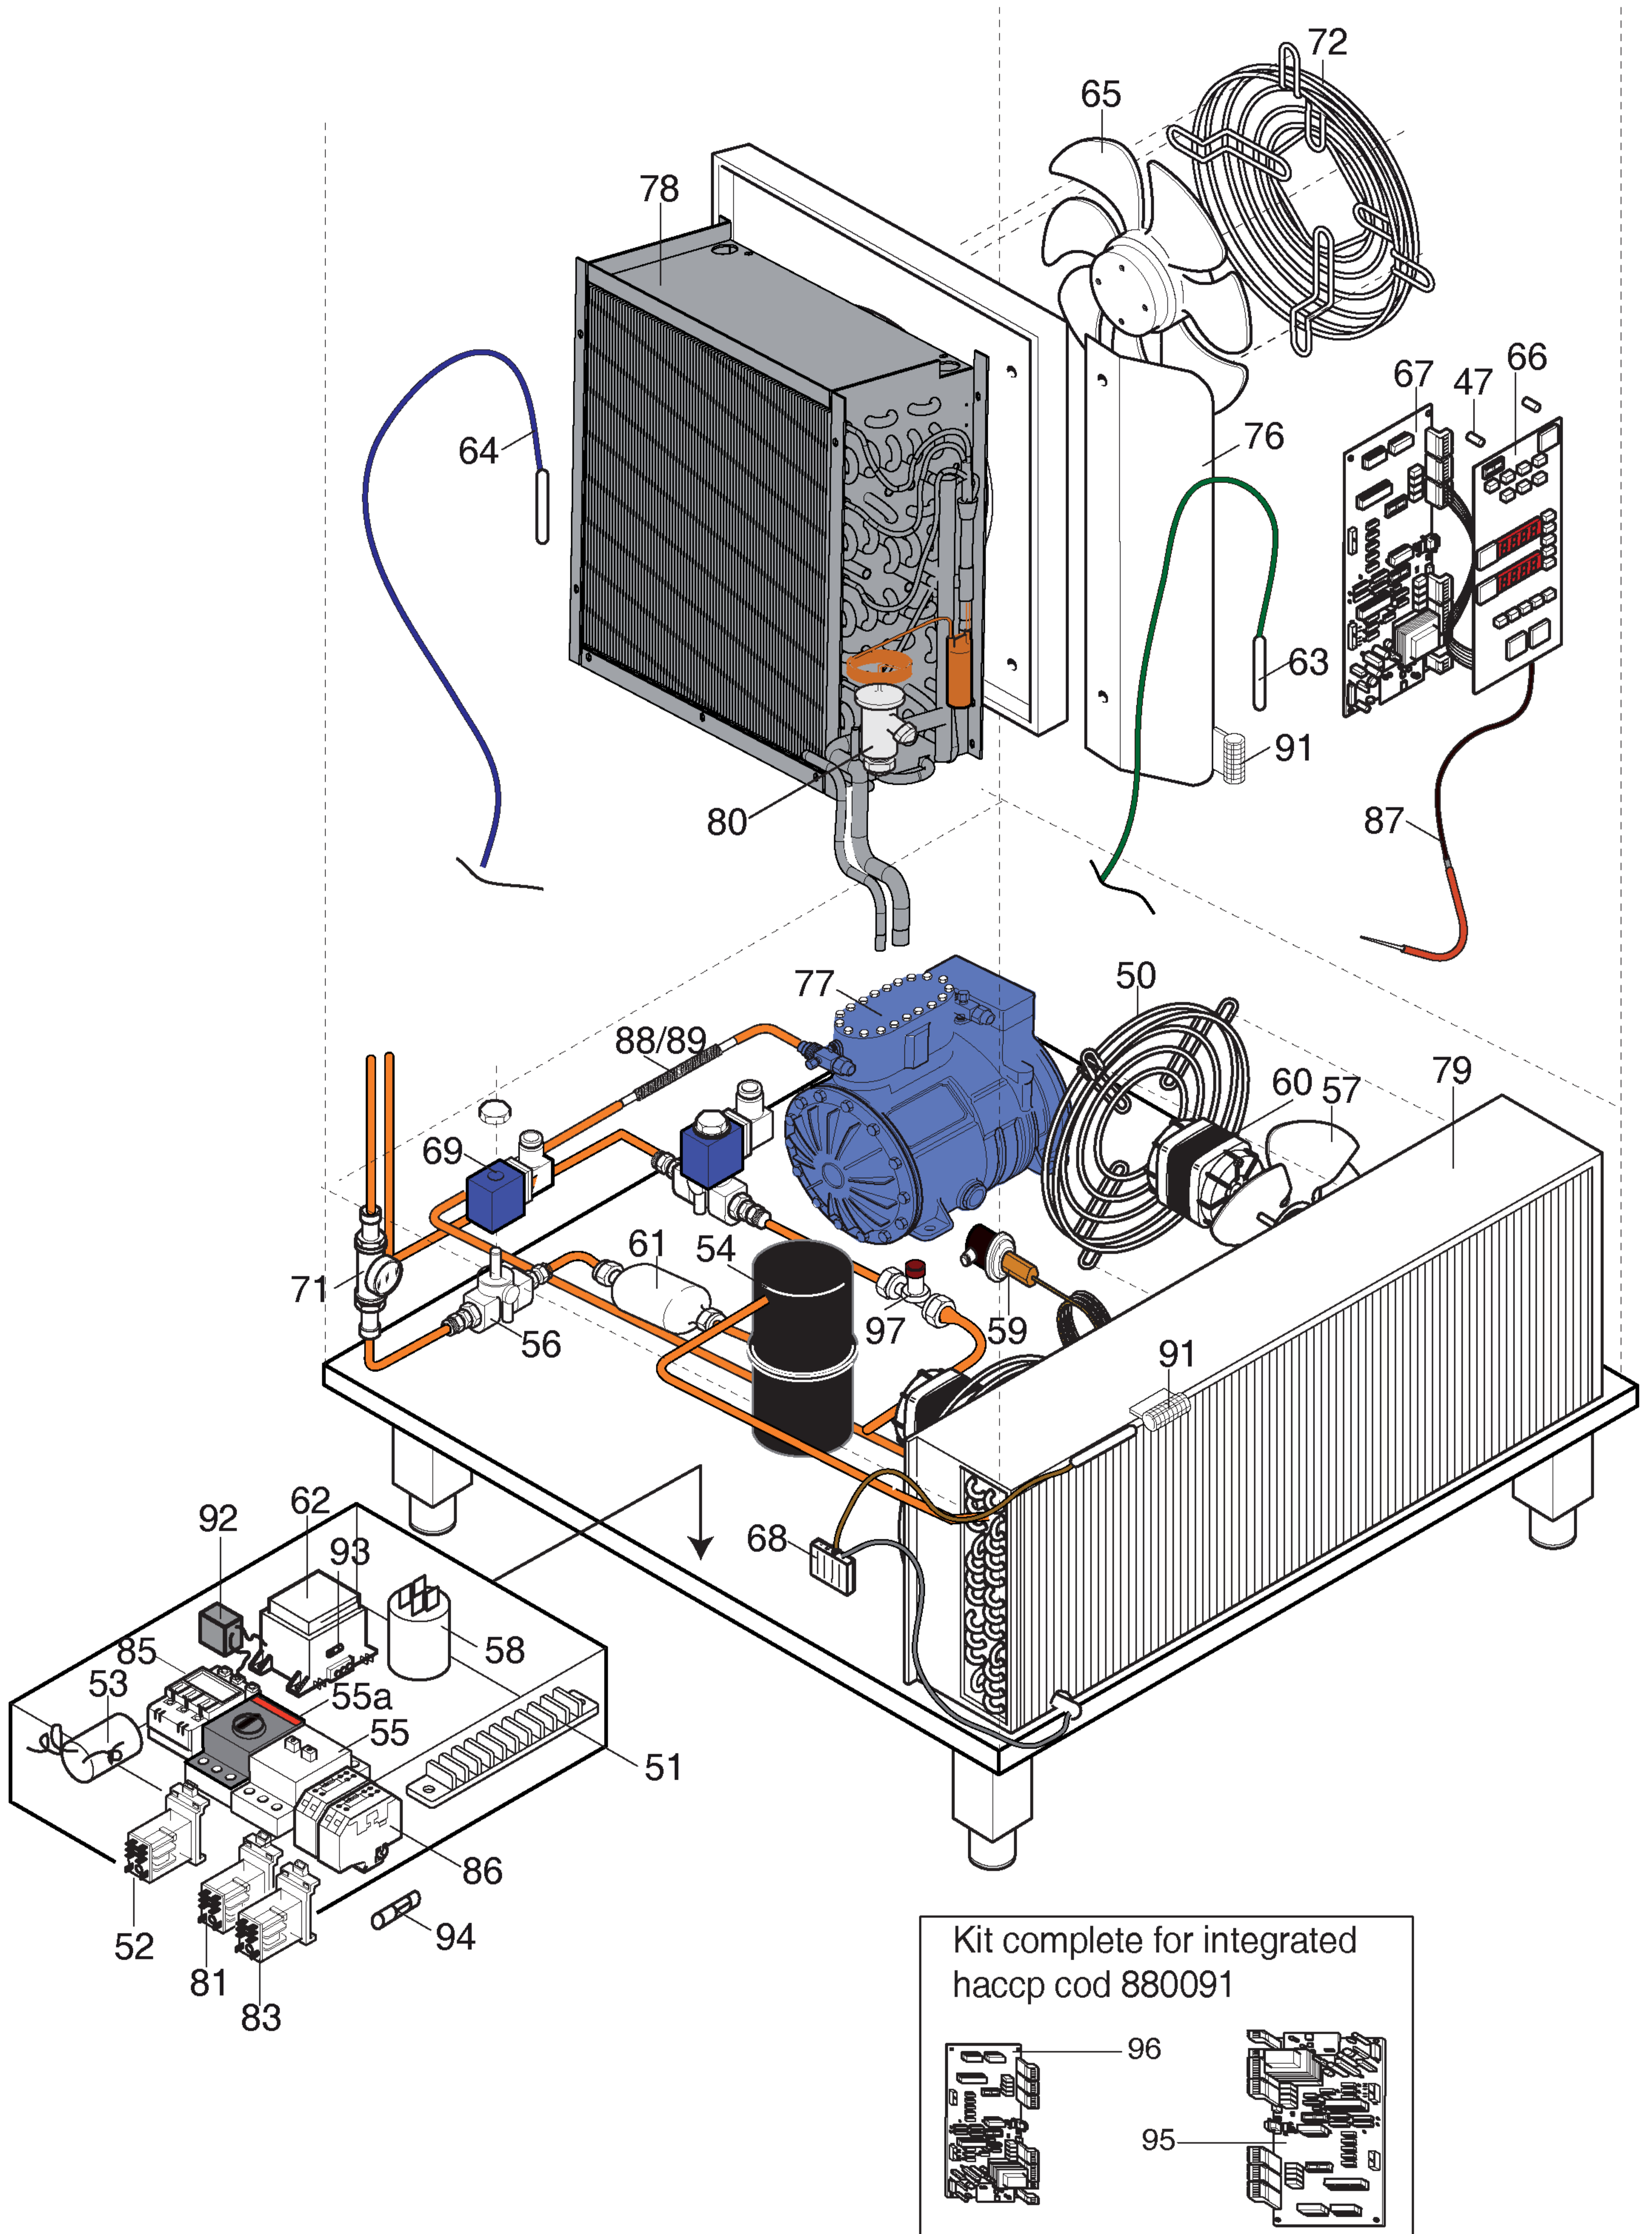

Kit complete for integrated haccp cod 880091